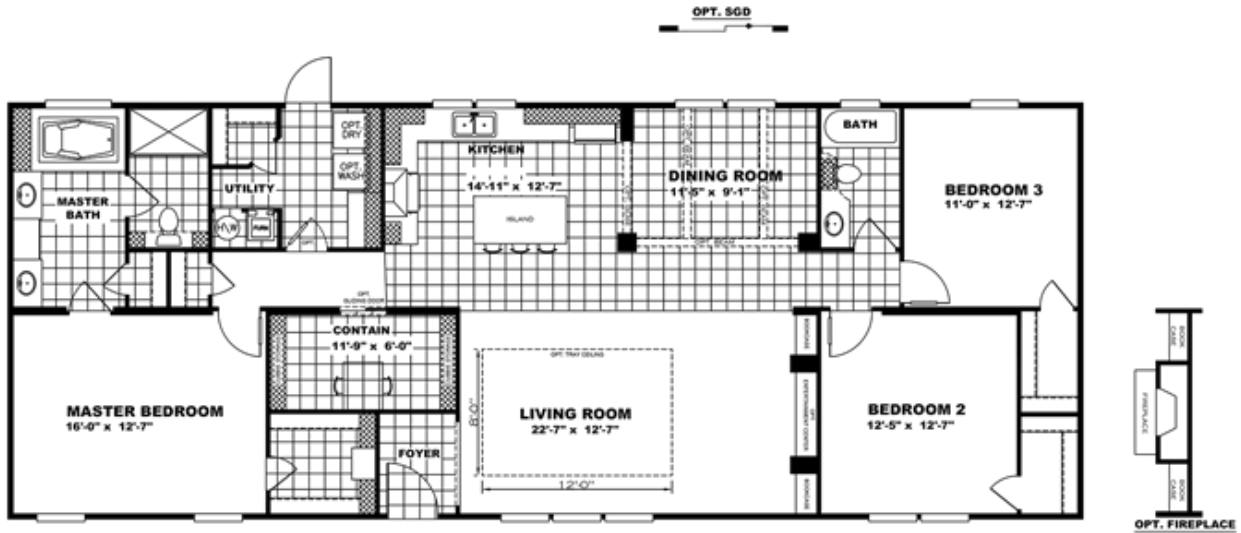

# THE ROCKY 2

# THE ROCKY 2 Model number: 34IHL28683AH

3 beds • 2 baths • 1904 sq.ft. • 28' width • 68' depth

Our home building facilities invest in continuous product and process improvements. Plans, dimensions, features, materials, specifications and availability are subject to change without notice or obligation. Renderings and floor plans are representative likenesses of our homes and may differ from the actual homes. We invite you to tour a Home Center near you and inspect the highest value in quality housing available or call (423) 288-2020 to speak with a Home Consultant. Copyright 2017, CMH. All rights reserved.