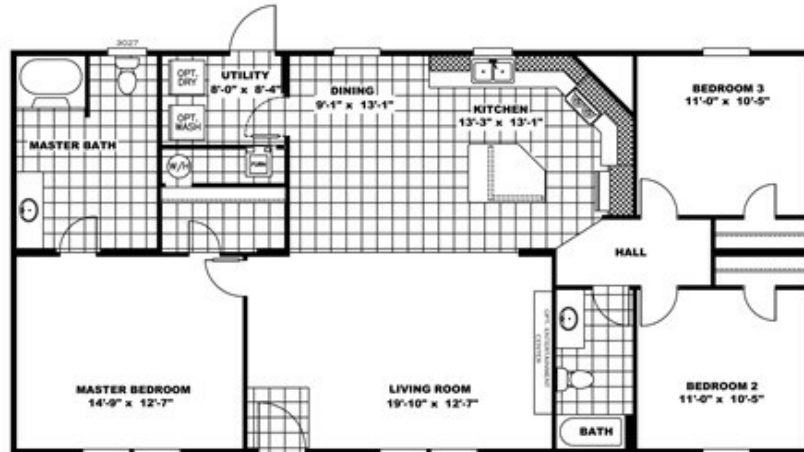

THE TRADITION 52

THE TRADITION 52 Floor plan number: CAP031377TNAB

3 beds • 2 baths • 1456 sq.ft. • 28' width • 52' depth

Our home building facilities invest in continuous product and process improvements. Plans, dimensions, features, materials, specifications and availability are subject to change without notice or obligation. Renderings and floor plans are representative likenesses of our homes and may differ from the actual homes. We invite you to tour a Home Center near you and inspect the highest value in quality housing available or call (423) 288-2020 to speak with a Home Consultant. Copyright 2017, CMH. All rights reserved.