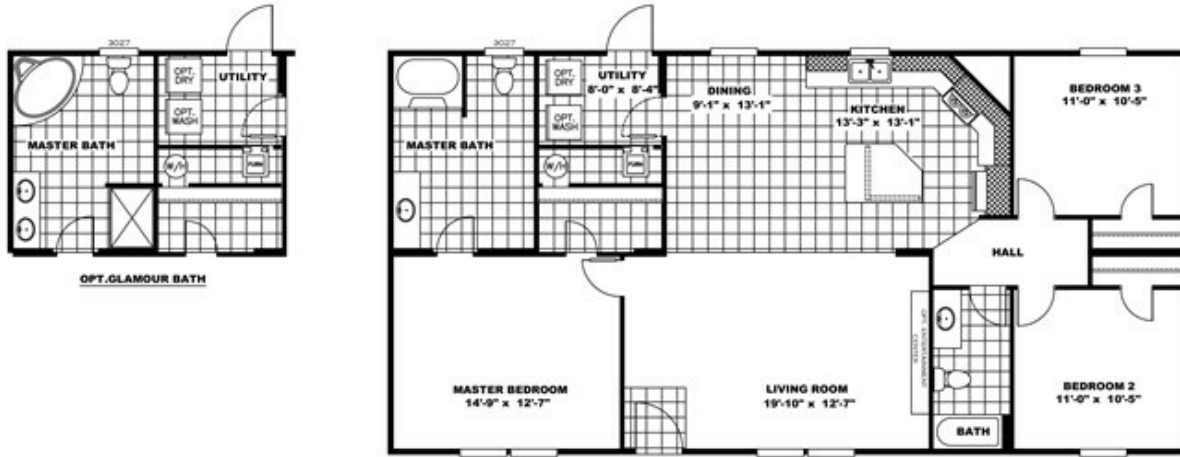

# THE TRADITION 52

# THE TRADITION 52 Model number: 34TRA28523AH17

3 beds • 2 baths • 1456 sq.ft. • 28' width • 52' depth

Our home building facilities invest in continuous product and process improvements. Plans, dimensions, features, materials, specifications and availability are subject to change without notice or obligation. Renderings and floor plans are representative likenesses of our homes and may differ from the actual homes. We invite you to tour a Home Center near you and inspect the highest value in quality housing available or call (423) 288-2020 to speak with a Home Consultant. Copyright 2017, CMH. All rights reserved.