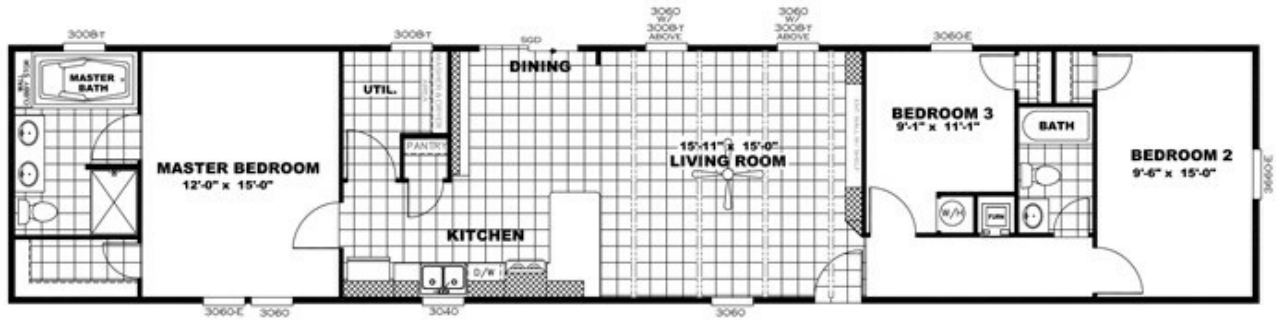

THE ANNIVERSARY 76

THE ANNIVERSARY 76 Model number: 22ANV16763AH

3 beds • 2 baths • 1216 sq.ft. • 16' width • 76' depth

Our home building facilities invest in continuous product and process improvements. Plans, dimensions, features, materials, specifications and availability are subject to change without notice or obligation. Renderings and floor plans are representative likenesses of our homes and may differ from the actual homes. We invite you to tour a Home Center near you and inspect the highest value in quality housing available or call (423) 288-2020 to speak with a Home Consultant. Copyright 2017, CMH. All rights reserved.