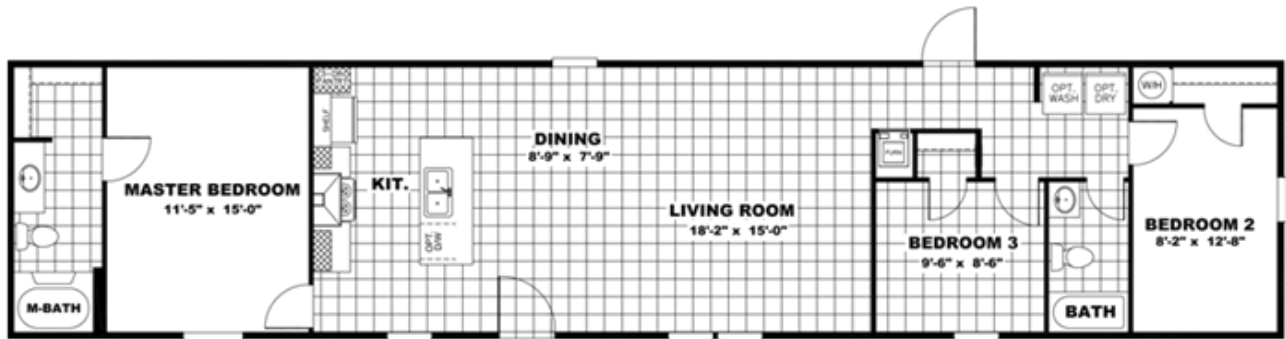

THE BREEZE

THE BREEZE

Model number: 22SSP16723AH

3 beds • 2 baths • 1152 sq.ft. • 16' width • 72' depth

Our home building facilities invest in continuous product and process improvements. Plans, dimensions, features, materials, specifications and availability are subject to change without notice or obligation. Renderings and floor plans are representative likenesses of our homes and may differ from the actual homes. We invite you to tour a Home Center near you and inspect the highest value in quality housing available or call (423) 288-2020 to speak with a Home Consultant. Copyright 2017, CMH. All rights reserved.