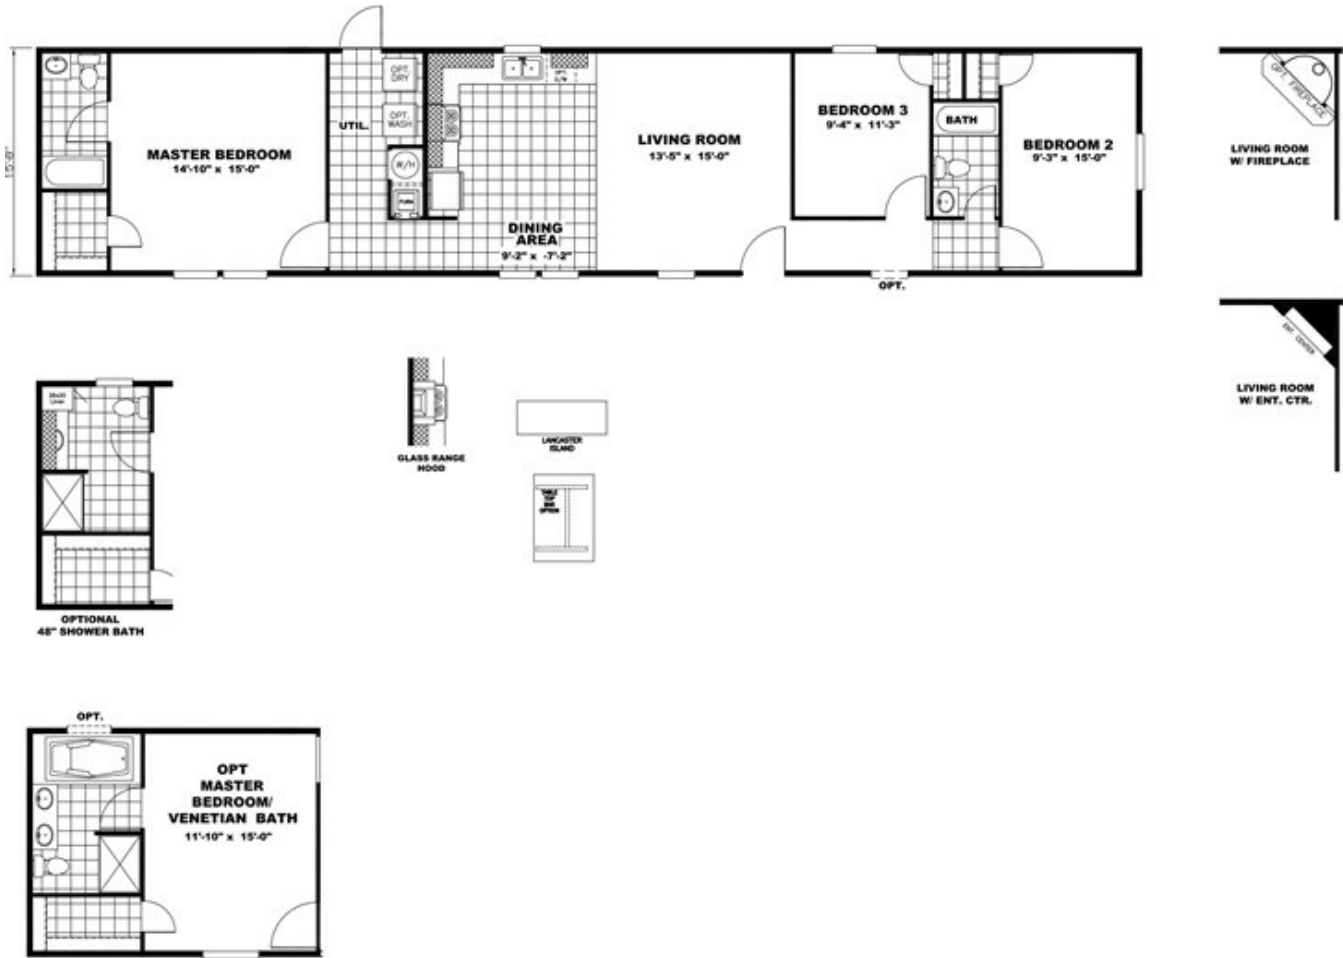

VISION EXTREME 76 D

VISION EXTREME 76 D Model number: 22VRX16763DH

3 beds • 2 baths • 1216 sq.ft. • 16' width • 76' depth

Our home building facilities invest in continuous product and process improvements. Plans, dimensions, features, materials, specifications and availability are subject to change without notice or obligation. Renderings and floor plans are representative likenesses of our homes and may differ from the actual homes. We invite you to tour a Home Center near you and inspect the highest value in quality housing available or call (423) 288-2020 to speak with a Home Consultant. Copyright 2017, CMH. All rights reserved.