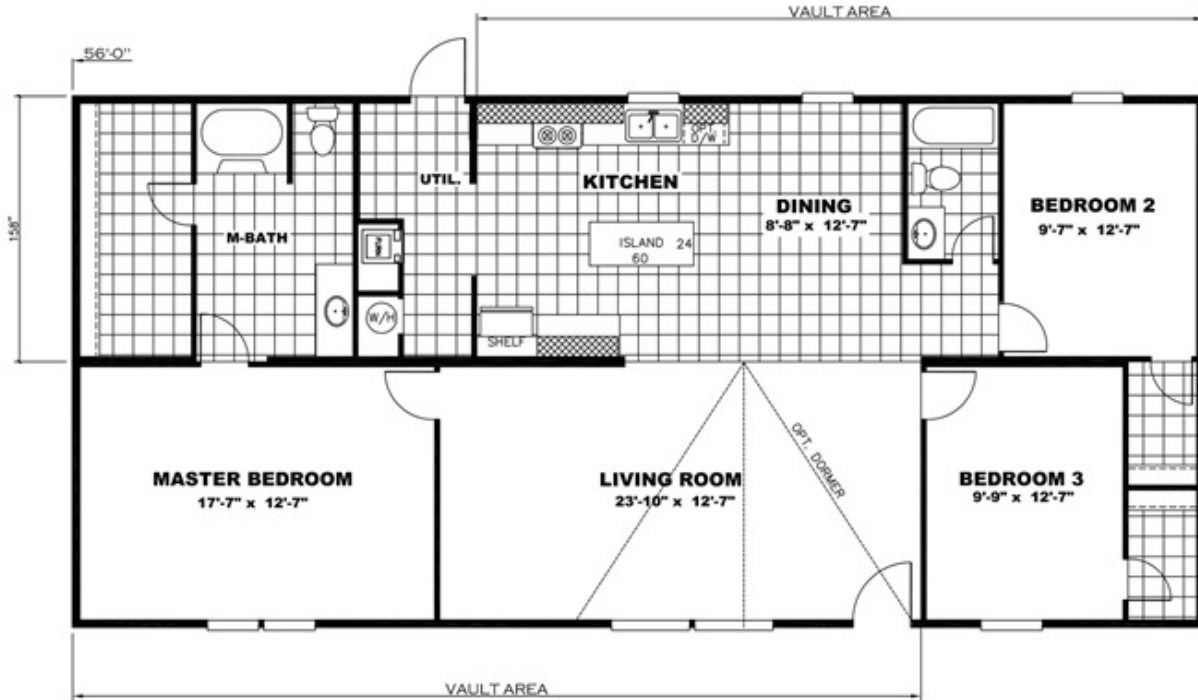

**THRILL** Model number: 36TRU28563RH17

**3 beds • 2 baths • 1568 sq.ft. • 28' width • 56' depth**

Our home building facilities invest in continuous product and process improvements. Plans, dimensions, features, materials, specifications and availability are subject to change without notice or obligation. Renderings and floor plans are representative likenesses of our homes and may differ from the actual homes. We invite you to tour a Home Center near you and inspect the highest value in quality housing available or call (423) 288-2020 to speak with a Home Consultant. Copyright 2017, CMH. All rights reserved.