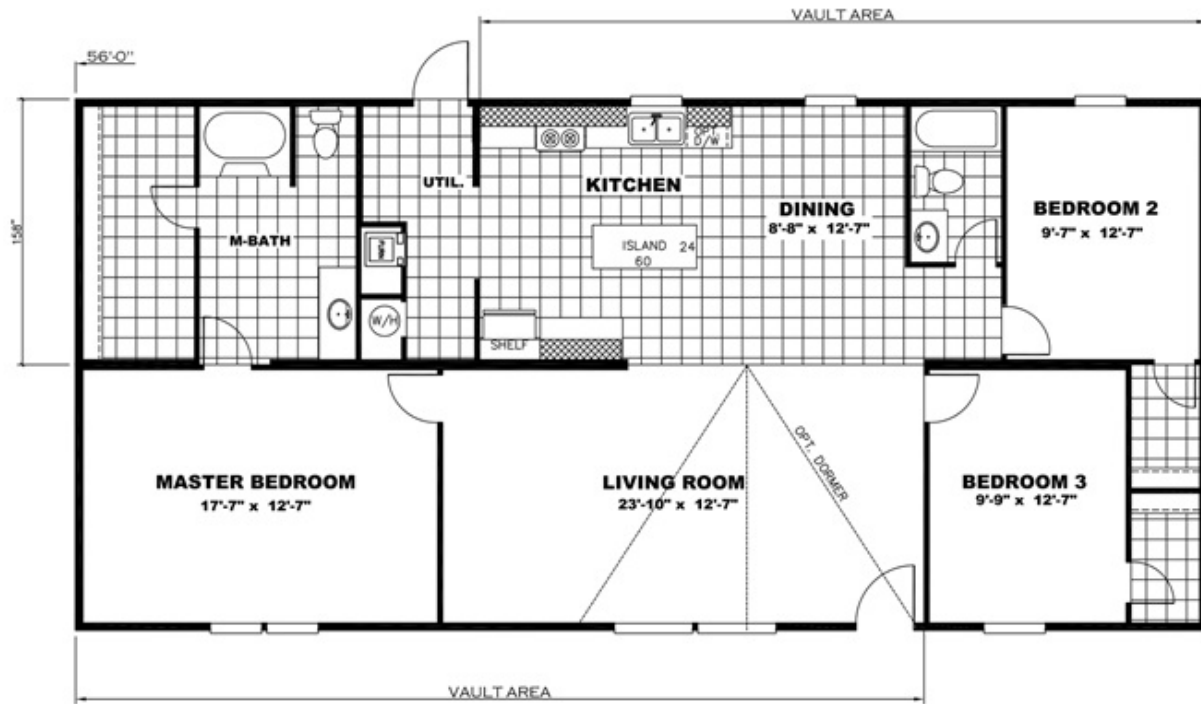

THE ALI

THE ALI Floor plan number: CWP033649TNAB

3 beds • 2 baths • 1568 sq.ft. • 28' width • 56' depth

Our home building facilities invest in continuous product and process improvements. Plans, dimensions, features, materials, specifications and availability are subject to change without notice or obligation. Renderings and floor plans are representative likenesses of our homes and may differ from the actual homes. We invite you to tour a Home Center near you and inspect the highest value in quality housing available or call (423) 288-2020 to speak with a Home Consultant. Copyright 2017, CMH. All rights reserved.