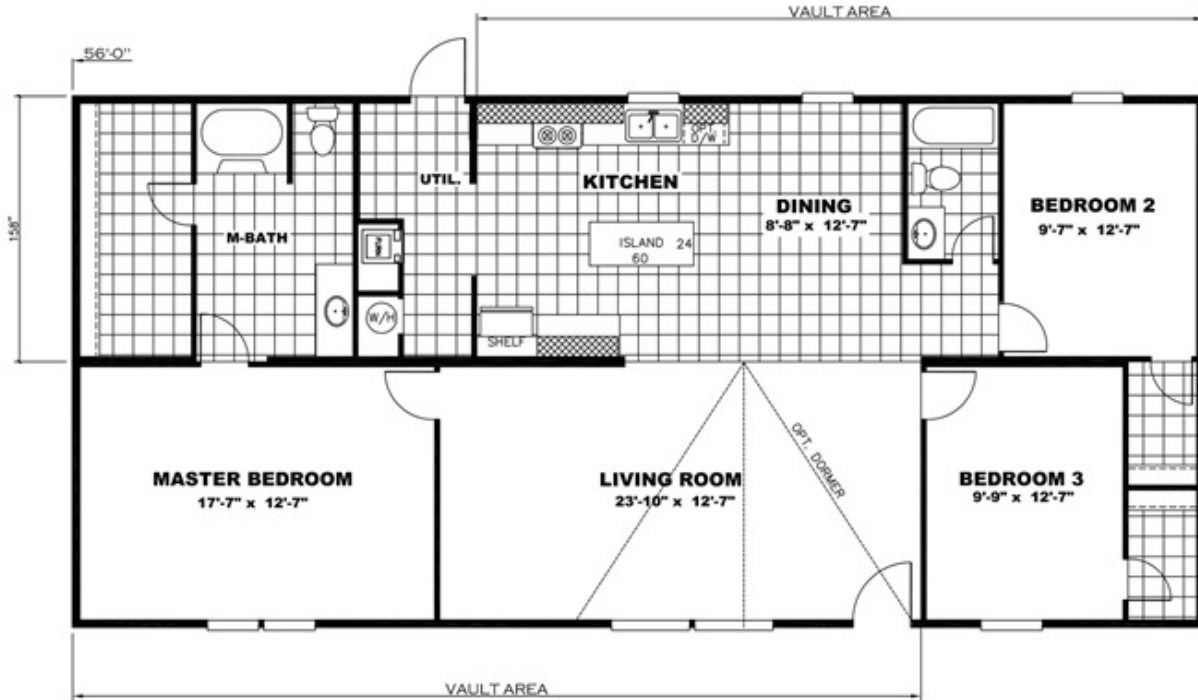

**THRILL** Model number: 36TRU28563RH

**3 beds • 2 baths • 1568 sq.ft. • 28' width • 56' depth**

Our home building facilities invest in continuous product and process improvements. Plans, dimensions, features, materials, specifications and availability are subject to change without notice or obligation. Renderings and floor plans are representative likenesses of our homes and may differ from the actual homes. We invite you to tour a Home Center near you and inspect the highest value in quality housing available or call (423) 288-2020 to speak with a Home Consultant. Copyright 2017, CMH. All rights reserved.