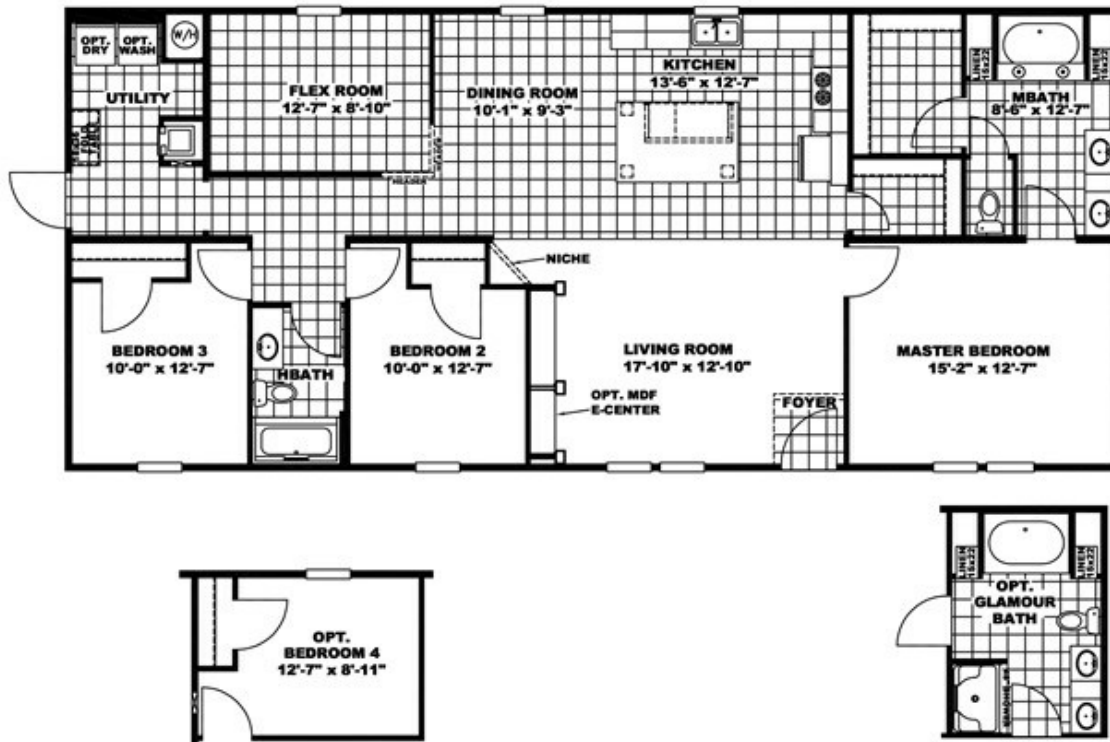

# THE ELITE 60

**THE ELITE 60** Floor plan number: NO2025039TNABSC  
3 beds • 2 baths • 1680 sq.ft. • 28' width • 60' depth

Our home building facilities invest in continuous product and process improvements. Plans, dimensions, features, materials, specifications and availability are subject to change without notice or obligation. Renderings and floor plans are representative likenesses of our homes and may differ from the actual homes. We invite you to tour a Home Center near you and inspect the highest value in quality housing available or call (423) 288-2020 to speak with a Home Consultant. Copyright 2017, CMH. All rights reserved.