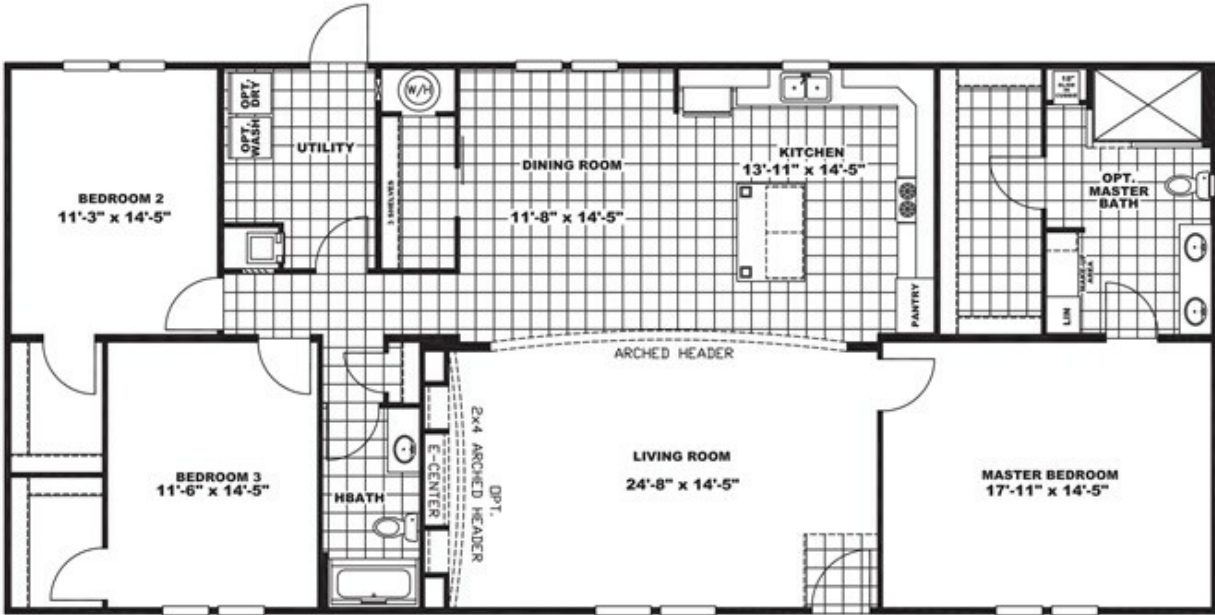

THE WOODBRIDGE I

THE WOODBRIDGE I Model number: 27ELN32663AH

3 beds • 2 baths • 2240 sq.ft. • 32' width • 70' depth

Our home building facilities invest in continuous product and process improvements. Plans, dimensions, features, materials, specifications and availability are subject to change without notice or obligation. Renderings and floor plans are representative likenesses of our homes and may differ from the actual homes. We invite you to tour a Home Center near you and inspect the highest value in quality housing available or call (423) 288-2020 to speak with a Home Consultant. Copyright 2017, CMH. All rights reserved.