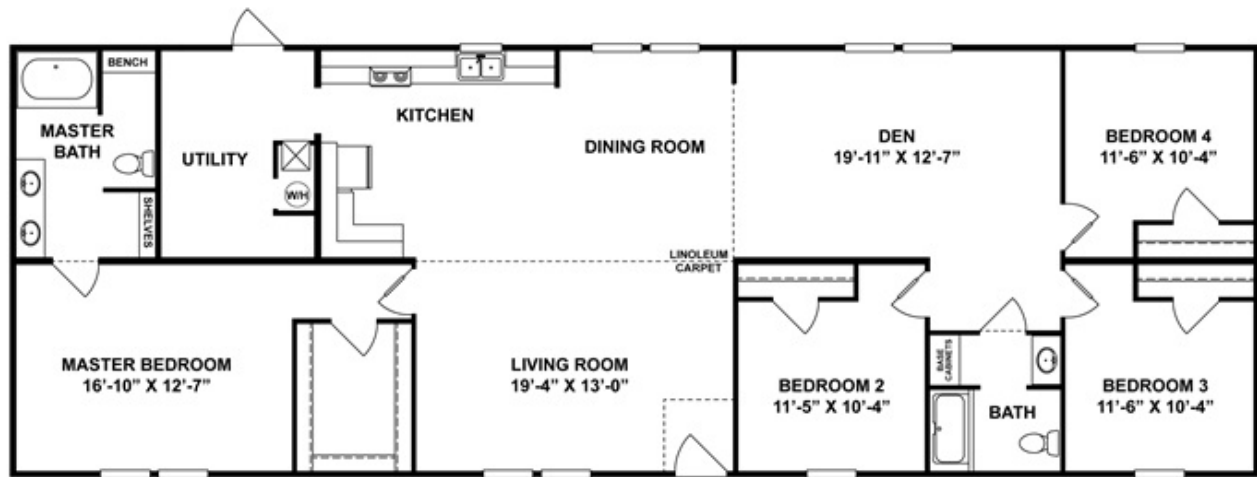

THE KENNESAW

THE KENNESAW Floor plan number: NO2025552TNAB
4 beds • 2 baths • 2128 sq.ft. • 28' width • 76' depth

Our home building facilities invest in continuous product and process improvements. Plans, dimensions, features, materials, specifications and availability are subject to change without notice or obligation. Renderings and floor plans are representative likenesses of our homes and may differ from the actual homes. We invite you to tour a Home Center near you and inspect the highest value in quality housing available or call (423) 288-2020 to speak with a Home Consultant. Copyright 2017, CMH. All rights reserved.