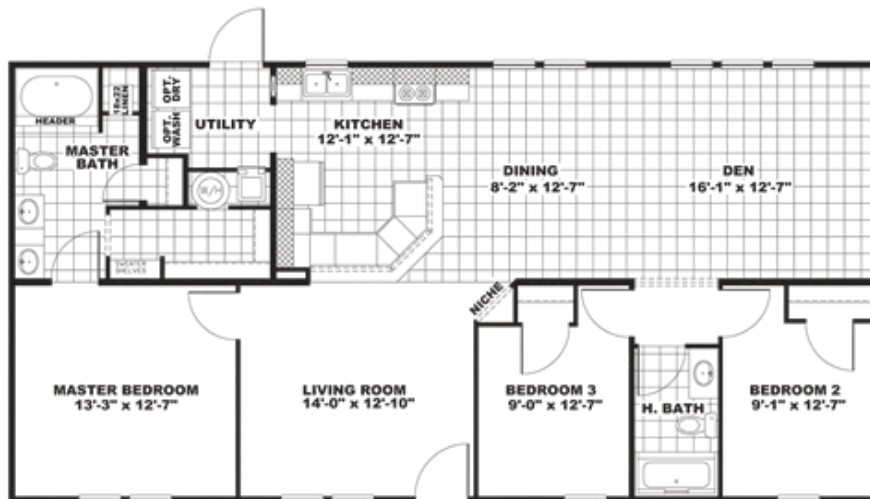

## THE ELITE 52

**THE ELITE 52** Floor plan number: NO2025578TNAB  
3 beds • 2 baths • 1456 sq.ft. • 28' width • 52' depth

**OPT. BEDROOM 4**

**ALTERNATE KITCHEN W/ISLAND**

Our home building facilities invest in continuous product and process improvements. Plans, dimensions, features, materials, specifications and availability are subject to change without notice or obligation. Renderings and floor plans are representative likenesses of our homes and may differ from the actual homes. We invite you to tour a Home Center near you and inspect the highest value in quality housing available or call (423) 288-2020 to speak with a Home Consultant. Copyright 2017, CMH. All rights reserved.