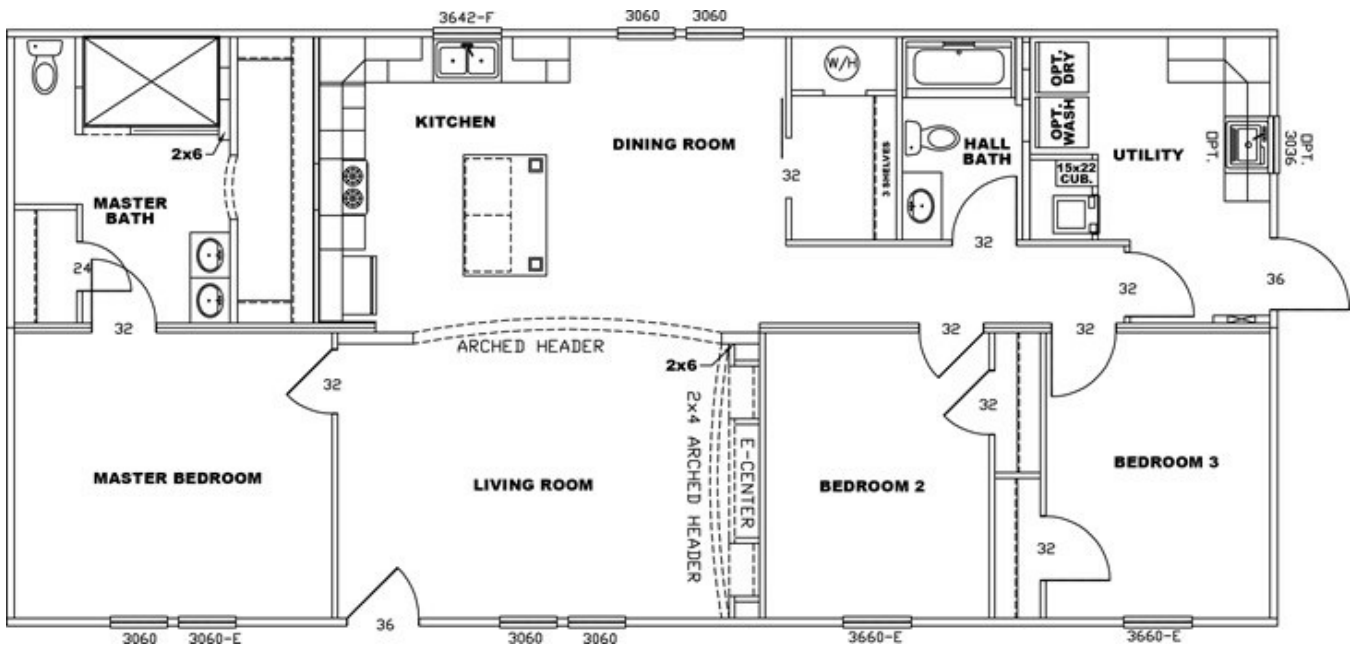

WOODBIDGE II LIL WOODY

WOODBIDGE II LIL WOODY Floor plan number: NO2025620TNAB

3 beds • 2 baths • 1568 sq.ft. • 28' width • 56' depth

Our home building facilities invest in continuous product and process improvements. Plans, dimensions, features, materials, specifications and availability are subject to change without notice or obligation. Renderings and floor plans are representative likenesses of our homes and may differ from the actual homes. We invite you to tour a Home Center near you and inspect the highest value in quality housing available or call (423) 288-2020 to speak with a Home Consultant. Copyright 2017, CMH. All rights reserved.