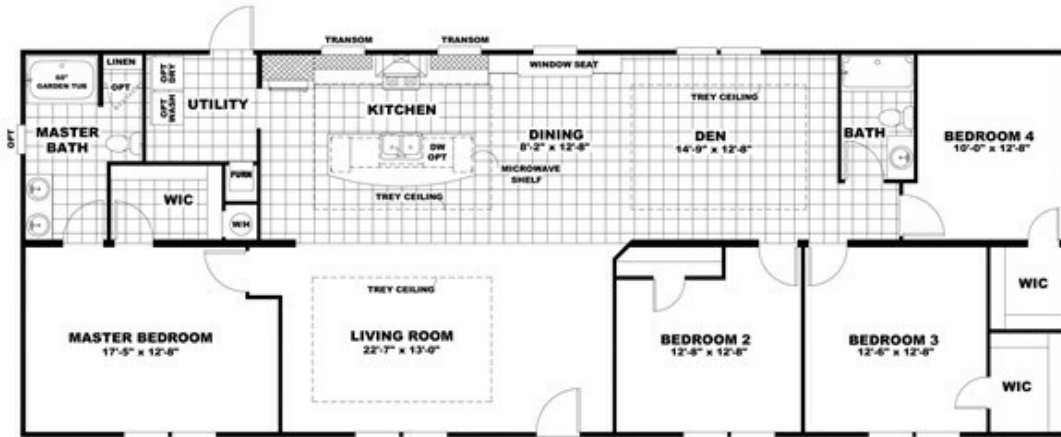

## SWEET CAROLINE SERIES

**SWEET CAROLINE SERIES** Floor plan number: RIC249483NCAB

**4 beds • 2 baths • 2016 sq.ft. • 28' width • 72' depth**

Our home building facilities invest in continuous product and process improvements. Plans, dimensions, features, materials, specifications and availability are subject to change without notice or obligation. Renderings and floor plans are representative likenesses of our homes and may differ from the actual homes. We invite you to tour a Home Center near you and inspect the highest value in quality housing available or call (423) 288-2020 to speak with a Home Consultant. Copyright 2017, CMH. All rights reserved.