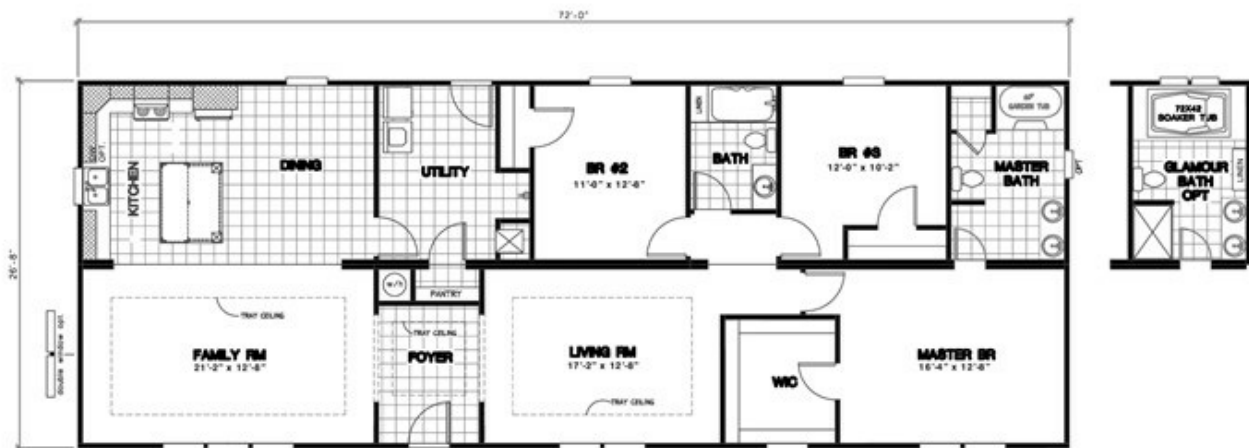

5561 SWEET DREAM

5561 SWEET DREAM Model number: 58SRS28723AH

3 beds • 2 baths • 2016 sq.ft. • 28' width • 72' depth

Our home building facilities invest in continuous product and process improvements. Plans, dimensions, features, materials, specifications and availability are subject to change without notice or obligation. Renderings and floor plans are representative likenesses of our homes and may differ from the actual homes. We invite you to tour a Home Center near you and inspect the highest value in quality housing available or call (423) 288-2020 to speak with a Home Consultant. Copyright 2017,