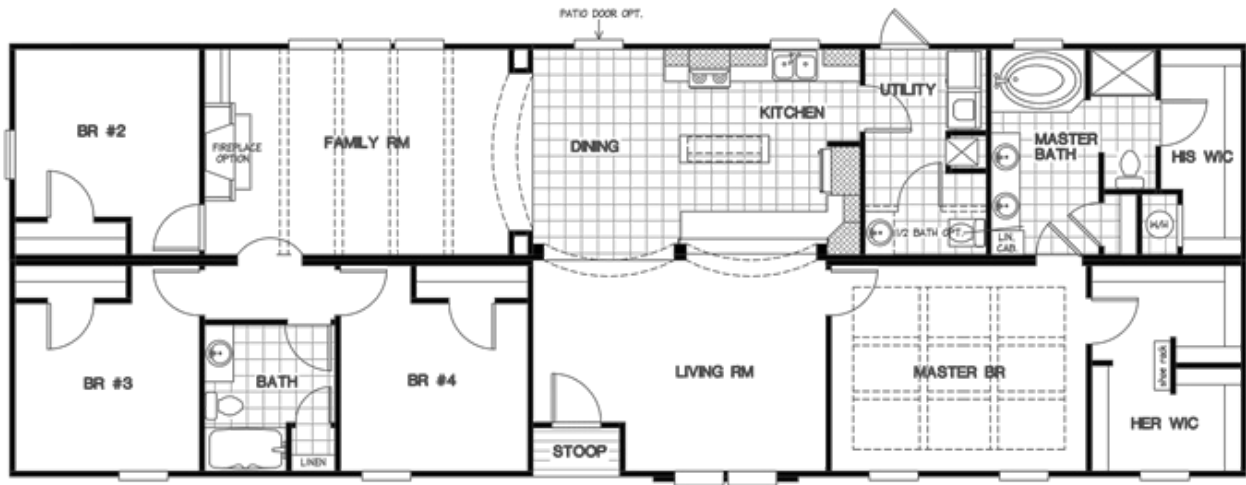

1321 CLASSIC Model number: 58CLA28764CH18

3 beds • 2 baths • 2128 sq.ft. • 28' width • 76' depth

HOME OFFICE OPTION

ADULT RETREAT OPT.

Our home building facilities invest in continuous product and process improvements. Plans, dimensions, features, materials, specifications and availability are subject to change without notice or obligation. Renderings and floor plans are representative likenesses of our homes and may differ from the actual homes. We invite you to tour a Home Center near you and inspect the highest value in quality housing available or call (423) 288-2020 to speak with a Home Consultant. Copyright 2017, CMH. All rights reserved.